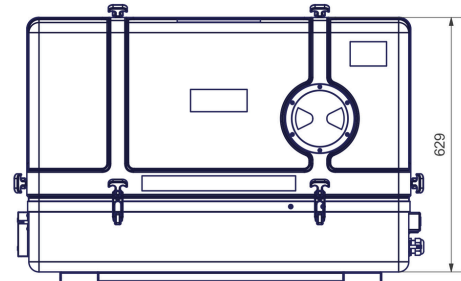

Generator Capsule / Sound Shield