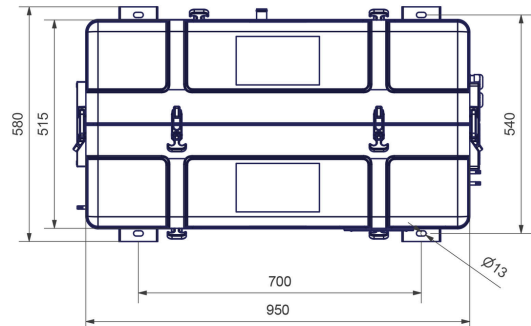

Generator Capsule / Sound Shield